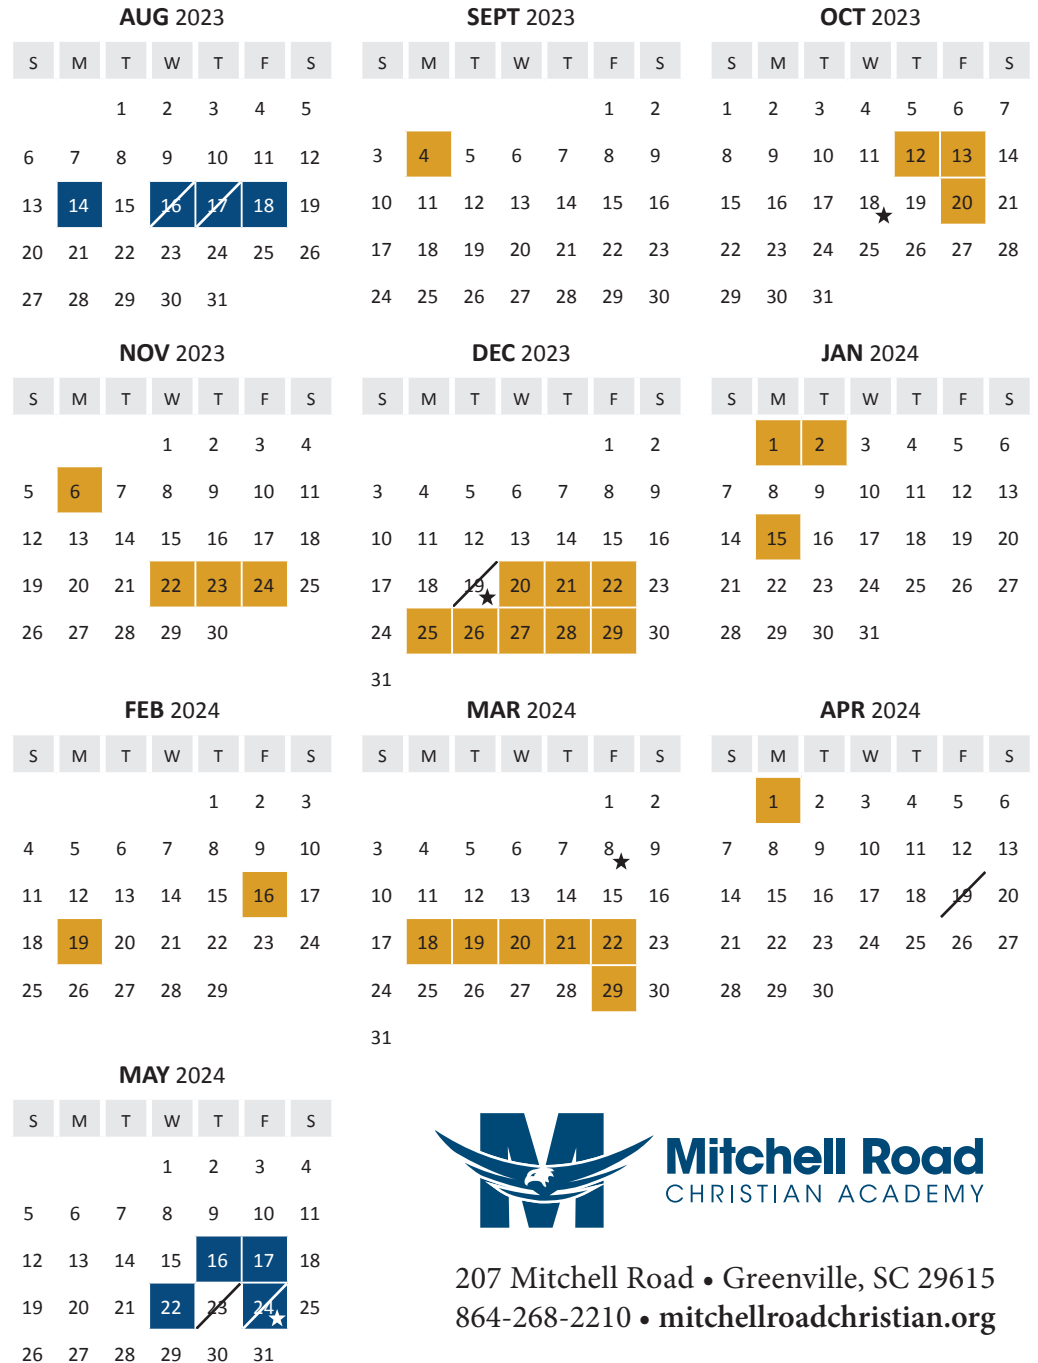

MITCHELL ROAD CHRISTIAN ACADEMY

2023-24 SCHOOL CALENDAR

IMPORTANT DATES

August 14	Meet the Teacher
August 16	5th-8th Grade First Day, Half Day
August 17	K3-8th Grade Half Day
August 18	First Full Day of School K3-8th
May 16	8th Grade Graduation & Last Day, K3 & K4 3-Day Last Day
May 17	K3 & K4 5-Day Last Day
May 22	K5 Graduation & Last Day
May 24	T1-7th Last Day, Half Day

STUDENT HOLIDAYS | NO SCHOOL

September 4	Labor Day
October 12-13	Fall Break
October 20	Faculty / Staff Professional Development
November 6	Parent / Teacher Conferences
November 22-24	Thanksgiving Break
December 20 - Jan. 2	Christmas Break
January 15	MLK Jr. Day
February 16	Faculty / Staff Professional Development
February 19	Presidents Day
March 18-22	Spring Break
March 29 - April 1	Easter Break

STUDENT HALF DAYS

August 16	5th-8th Grade
August 17	K3-8th Grade
December 19	K3-8th Grade
April 19	K3-8th Grade
May 23	T1-7th Grade
May 24	T1-7th Grade

★ GRADING PERIODS

October 18	1st Quarter
December 19	2nd Quarter
March 8	3rd Quarter
May 24	4th Quarter